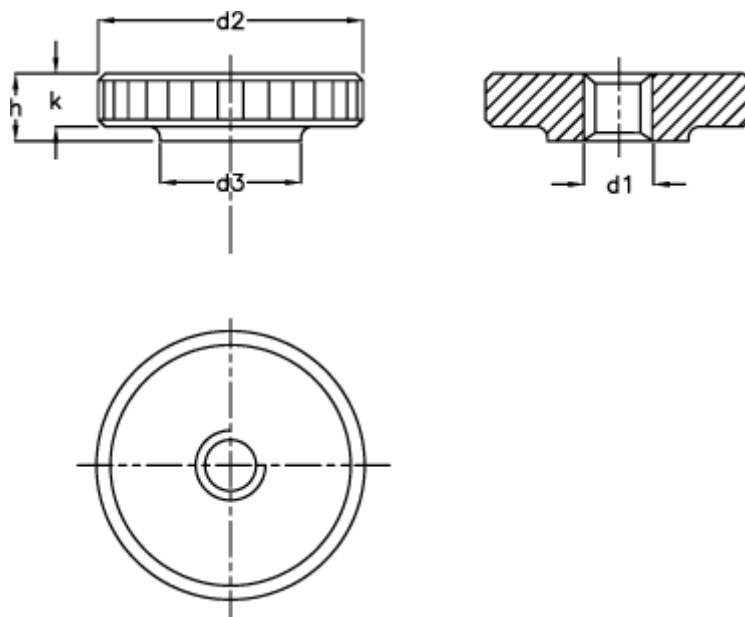

Article number: 20702509

Description: E+G flat knurled nut  
DIN 467-M6

## Measures

$d_1 = M6$

$d_2 = 24$

$d_3 = 12$

$h = 6$

$K = 5.0$